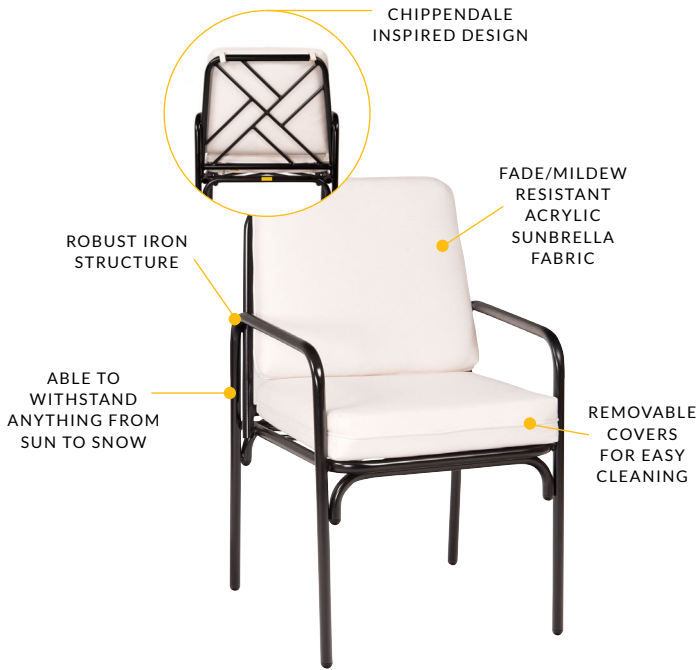

THE
FAIRY TALE
COLLECTION

IRON

STORI
MODERN

FINISH COLORS

FABRIC COLORS

FURNITURE MADE FOR CONVERSATION

DINING ARM CHAIR
W 22" D 23.75" H 35.25"
SEATH 20.5" 33 LB
\$499

SIDE CHAIR
W 25" D 24.25" H 35.25"
SEATH 20.5" 29.5 LB
\$489

LOUNGE CHAIR
W 26" D 34.25" H 35"
SEATH 19" 42 LB
\$729

OTTOMAN
W 24" D 24" H 13.75"
SEATH 19.75" 24 LB
\$429

COFFEE TABLE
W 37.5" D 37.5" H 18.5"
51 LB
\$559

SQUARE DINING TABLE
W 48.75" D 48.75" H 29"
80.5 LB
\$749

LARGE DINING TABLE
W 84" D 42" H 29"
122.25 LB
\$1,099

STORIMODERN.COM