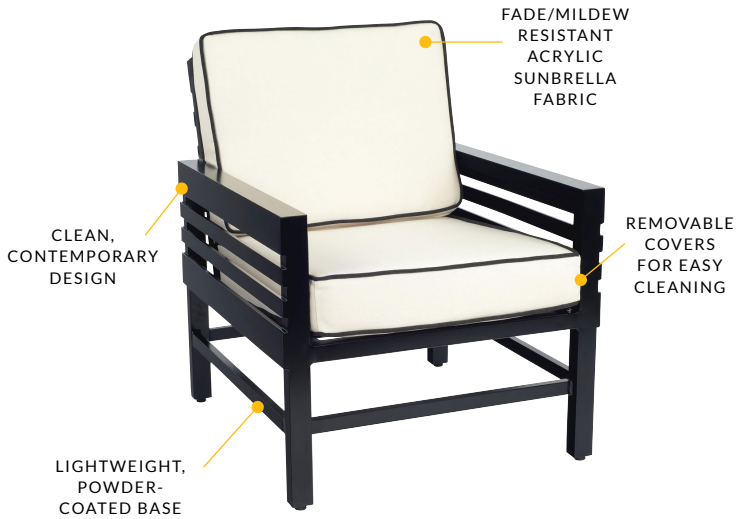

THE
GRAPHIC
COLLECTION

ALUMINUM

STORI
MODERN

FINISH COLORS

FABRIC COLORS

FURNITURE MADE FOR CONVERSATION

LOUNGE CHAIR
W 27.5" D 31.75" H 33"
SEATH 13.5" 36 LB
\$929

LOVESEAT
W 52" D 31.75" H 13.5"
SEATH 13.5" 71.25 LB
\$1,579

COFFEE TABLE
W 41.25" D 19.875" H 18.375"
10.75 LB
\$499

SIDE TABLE
W 20.3" D 20.3" H 20"
11 LB
\$249

STORIMODERN.COM