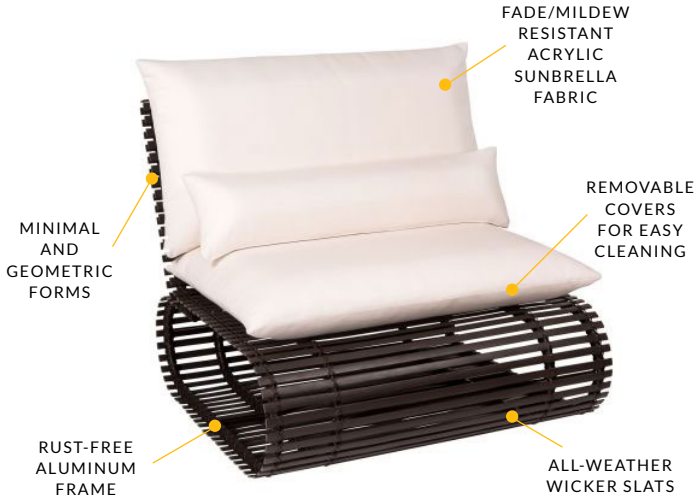

THE  
**NOVEL**  
COLLECTION

WOVEN HDPE

**STORI**  
MODERN

WEAVE COLORS

FABRIC COLORS

FURNITURE MADE FOR CONVERSATION

**LOUNGE CHAIR**  
W 38.5" D 36.25" H 35.25"  
SEAT H 19" 47 LB  
\$1,129

**LOVESEAT**  
W 60.2" D 36.25" H 33.25"  
SEAT H 19" 65 LB  
\$1,569

**COFFEE TABLE**  
W 38" D 35.5" H 13.125"  
52 LB  
\$589

**OTTOMAN**  
W 38" D 35.5" H 17.25"  
SEAT H 19" 28 LB  
\$679

STORIMODERN.COM